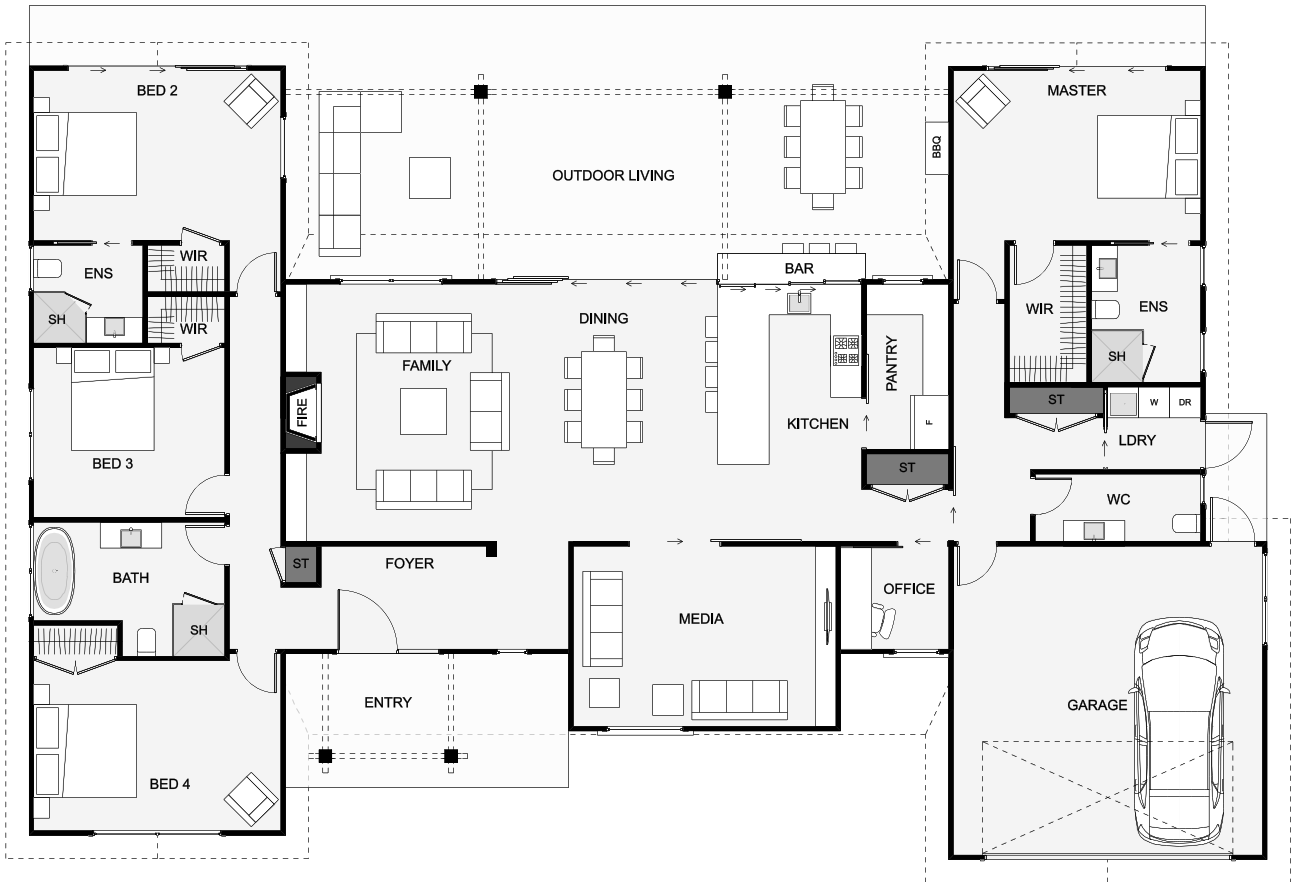

Inside this home, you'll discover an open-plan living and dining area that continues out to the alfresco area with outdoor dining and a bar. A master suite at one end of the home and a secondary master suite at the opposite, both with built-in wardrobes and ensuites. This stunning home will provide your family with all the elements you would expect for a superior lifestyle!

Floor Area: 260m²

2
 4+
 2
 2
 22.8m
 15.4m

Phone: (06) 3774433
 Mobile: 0274 484728
 Email: warwick@designercourt.co.nz
www.competitivehomeswairarapa

COMPETITIVEHOMES
WAIRARAPA