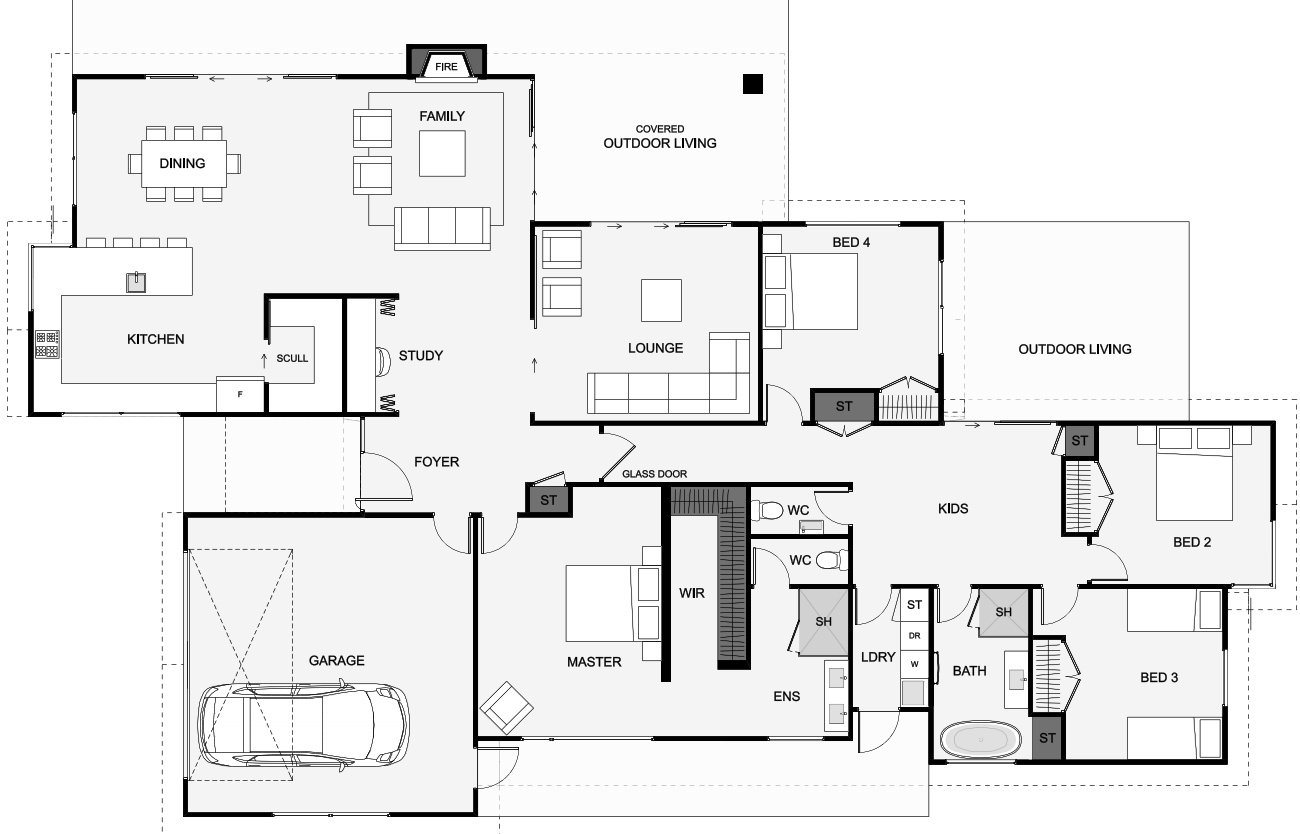

A gem of a home, designed for a family that loves to entertain. A great feature is the separate kids' retreat, which sits central to the surrounding bedrooms. Explore the many facets of this design and it will enthrall you with the number of features. There's plenty of room to spread out and move around in your own space. This is a home designed for a lifetime of enjoyment!

Floor Area: 266m²

 2
  4
  2
  2
  26.2m | 16.2m