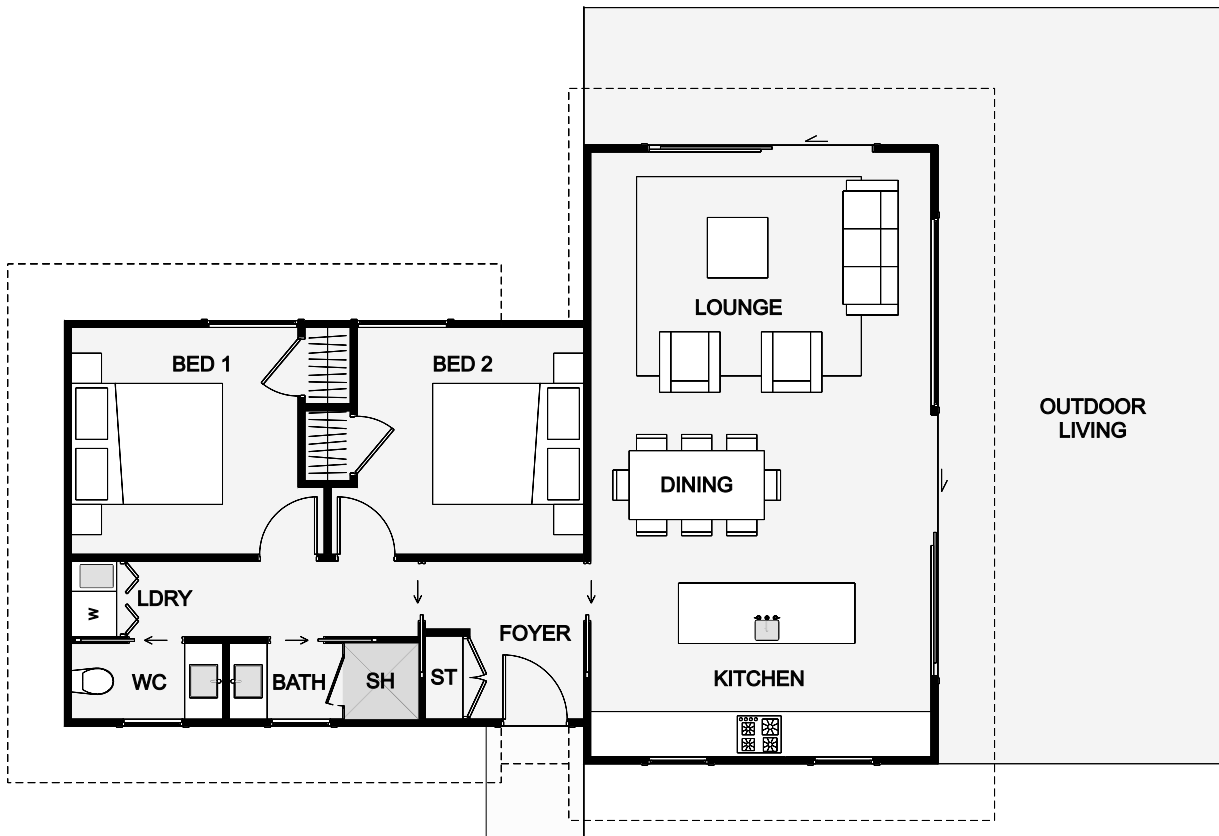

This small home is a pocket rocket that combines style and functionality. Featuring an open plan, kitchen, dining and living, with the kitchen perfectly situated next to the alfresco, making this compact home great for entertaining friends and family, while the two spacious bedrooms make for relaxed comfortable living.

Floor Area: 75m²

0
 2
 1
 1
 11.6m
 8.2m

Phone: (06) 3774433
 Mobile: 0274 484728
 Email: warwick@designercourt.co.nz
www.competitivehomeswairarapa