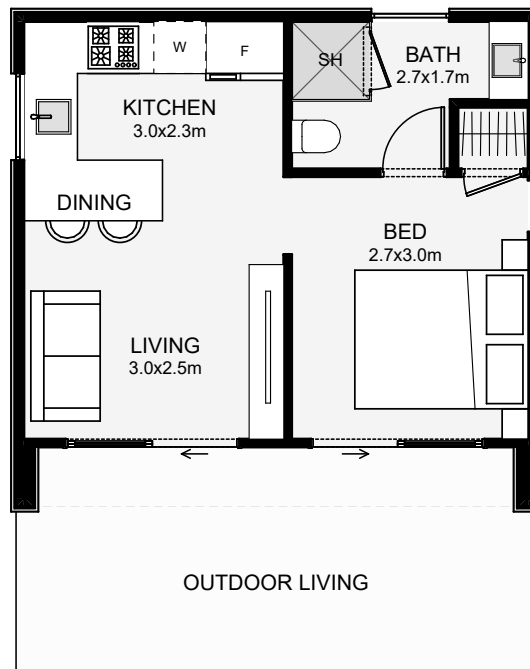

This small dwelling is wrapped in a pre-finished metal cladding, adding a low-maintenance aspect to your 30m<sup>2</sup> build while helping it look sharp years from now. Inside, there's a single bedroom, living, kitchen and bathroom making this a versatile option as a sleepout, Airbnb or cabin. Two unique differences with this design; the sizable wrap around kitchen and the advantage of southern plumbing with the aligned kitchen and bathroom. If you're looking to maximise your 30m<sup>2</sup> build, this is a great start!

Floor Area: 30m<sup>2</sup>