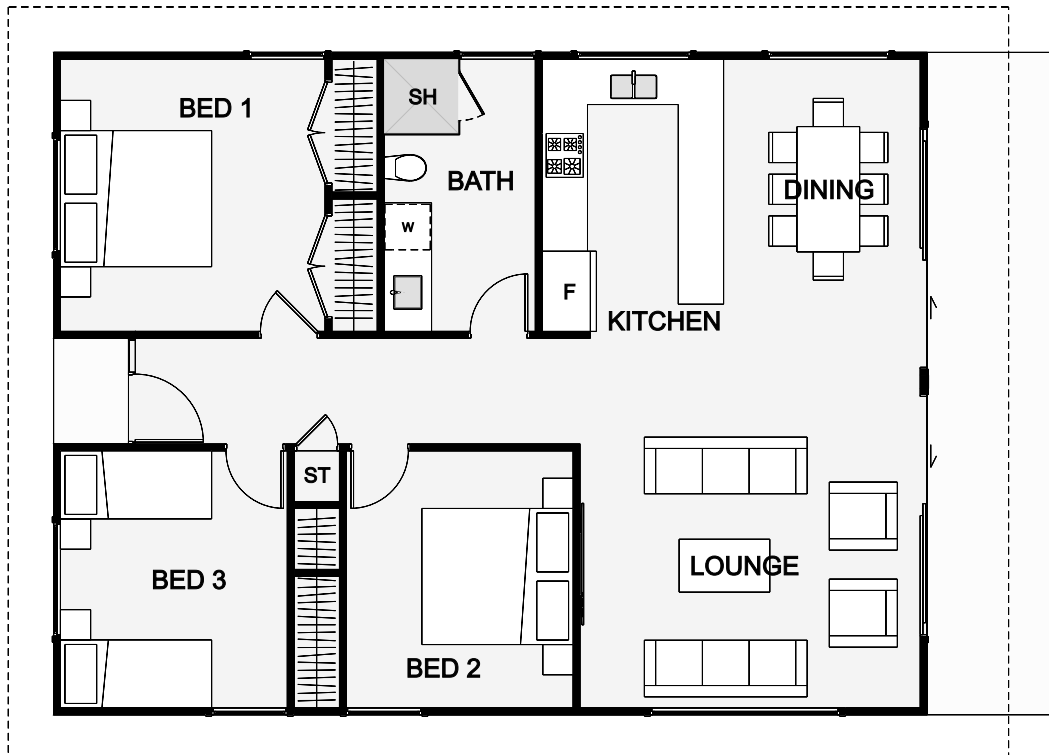

Sure to impress, this compact yet spacious three bedroom home is a simple yet beautiful design. As you walk in the door you are taken past the three well-proportioned bedrooms and out into the light filled living area with large seamless glazing. The kitchen flows easily into the dining and family spaces providing a stylish hub leading out to the alfresco courtyard. This is a home that is sure to delight and inspire.

Floor Area: 99m<sup>2</sup>

 0
  3
  1
  1
  11.4m
  8.8m

Phone: (06) 3774433  
 Mobile: 0274 484728  
 Email: warwick@designercourt.co.nz  
[www.competitivehomeswairarapa](http://www.competitivehomeswairarapa)